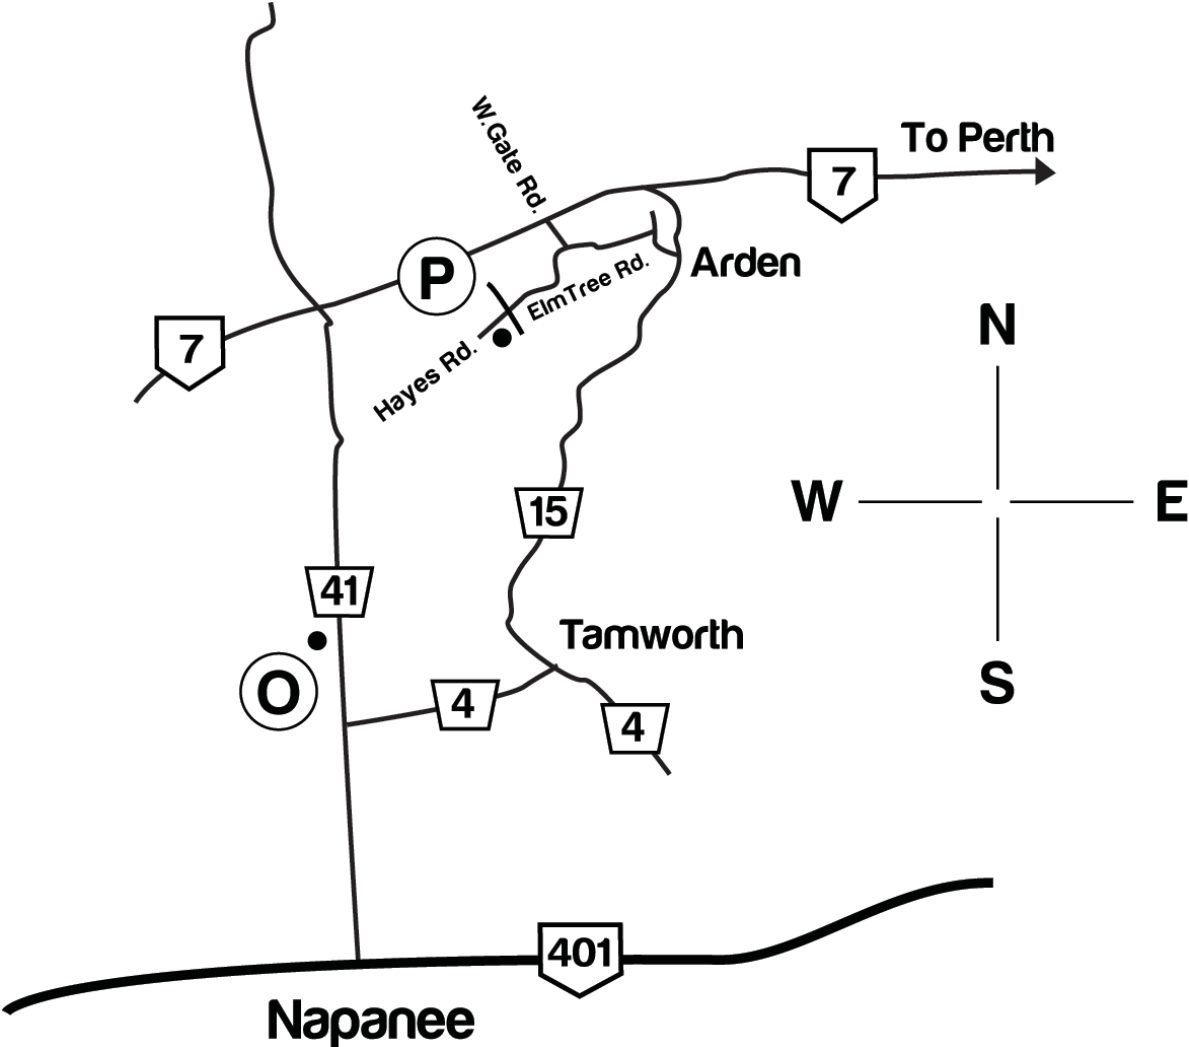

# NORTH AREA OF OPEN FARMS TOUR 2011

**O. Double H Ranch, 6420 Hwy. 41, Erinsville**

**P. Elm Tree Farm, 1090 Hayes Rd., Arden**