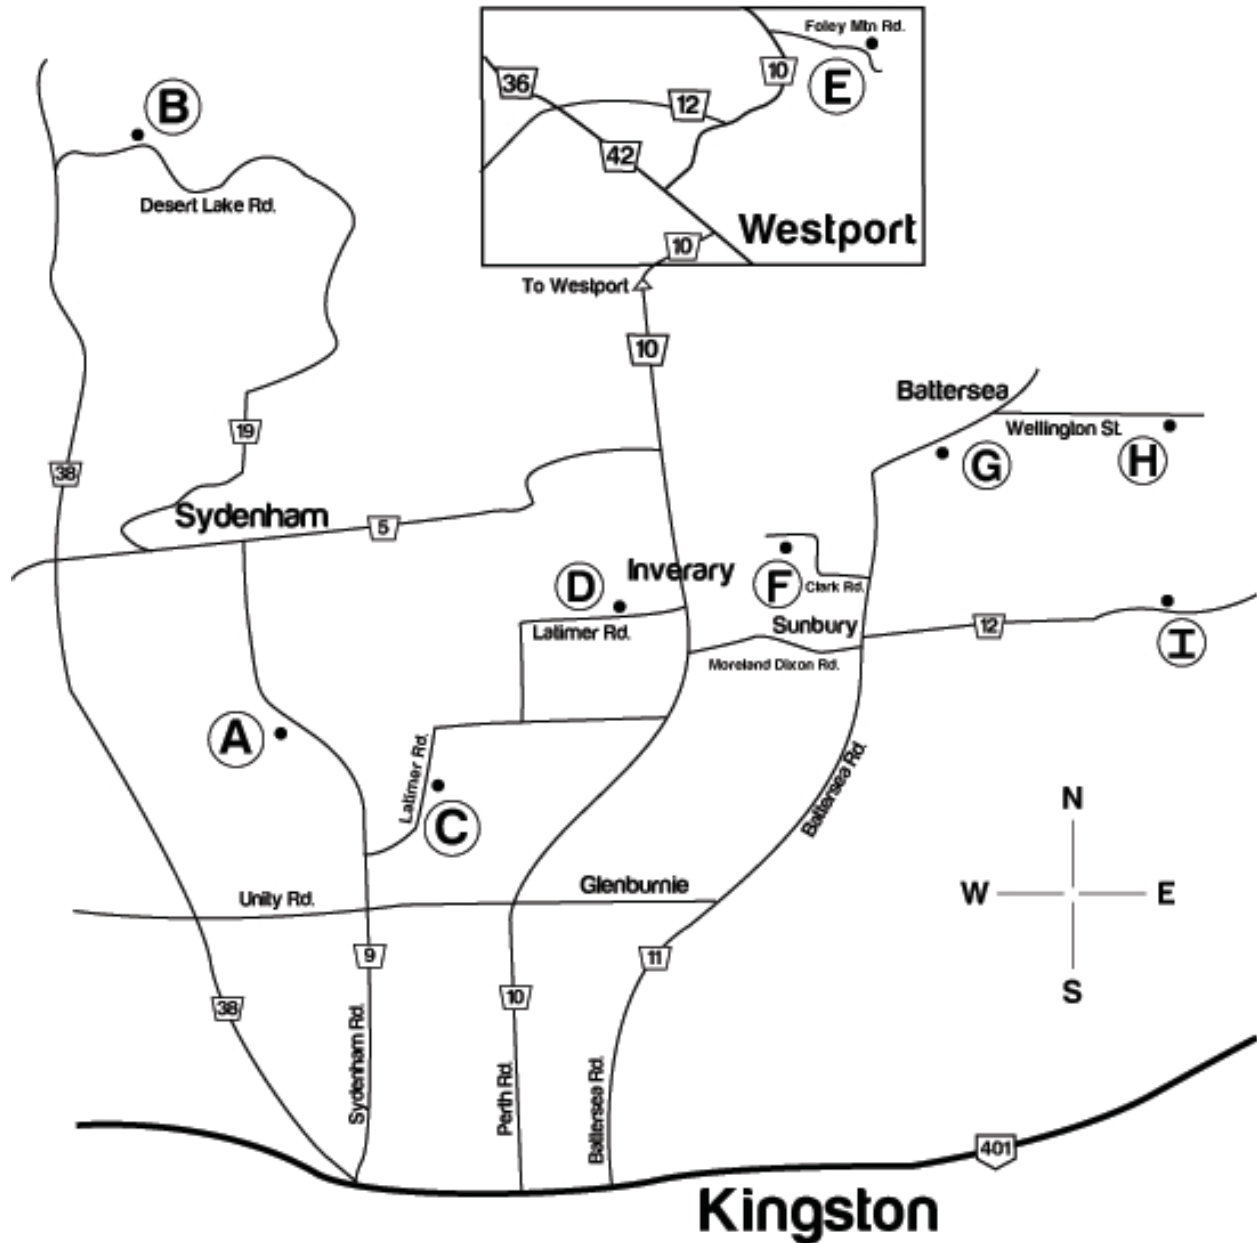

CENTRAL AREA OF OPEN FARMS TOUR 2011

- A. Limestone Organic Creamery, 3113 Sydenham Rd.,
- B. Desert Lake Farms, 2213 Desert Lake Rd.
- C. Garlic Fields, 3380 Latimer Rd.
- D. Sonset Farm, 4403 Latimer Rd.
- E. Gerrie's Glorious Greens, 874 Grady Rd.
- F. Sugar Hill Farm, 3207 Clark Rd.
- G. Sands Produce, 4322 Battersea Rd.
- H. Freedom Farm, 1863 Wellington St.
- I. Shanlake Farm, 2307 Sunbury Rd.